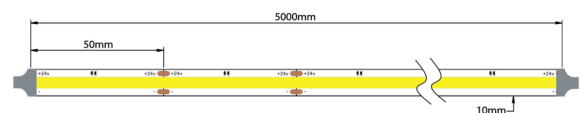

Description

COB Led Strip
10W/m , IP 20 , DC24V

*5 Years Guarantee when Combined with OSRAM Drivers.