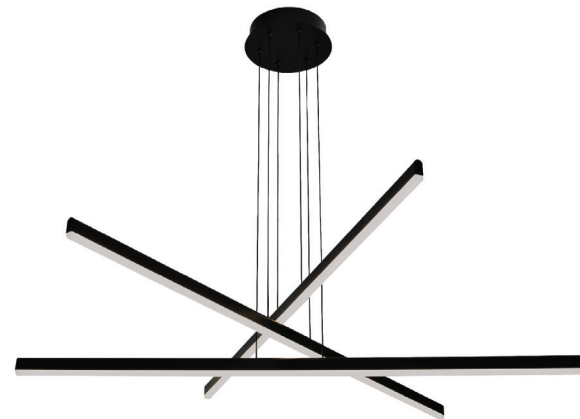

Interior Lighting

1947

Pendant light

Bulb:	48W LED, 3000K, 1740Lm Dimmable
Transformer:	Yes
Voltage:	220-240V
Operating Frequency:	50/60HZ
IP:	IP20
Class:	II
Color:	Black Matt
Material:	Metal-Aluminium-Acrylic
Available Cable:	200 cm
Height:	200 cm
Width:	102 cm
Length:	102 cm
Diameter:	Base: 22 x 4,1 cm
Net Weight:	3,9 Kg

Description

Stylish pendant light from metal-aluminium-acrylic in black matt color.

LED
LIGHTING

5213007835406

CE

PRODUCT DATA SHEET