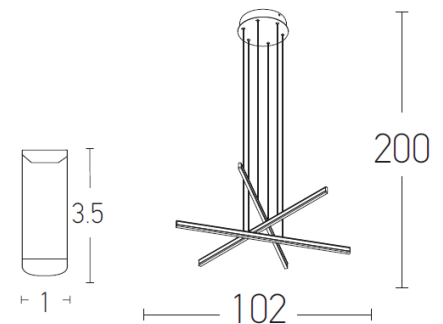

Interior Lighting

1947

Pendant light

Bulb:	48W LED, 3000K, 1740Lm Dimmable
Transformer:	Yes
Voltage:	220-240V
Operating Frequency:	50/60HZ
IP:	IP20
Class:	II
Color:	Black Matt
Material:	Metal-Aluminium-Acrylic
Available Cable:	200 cm
Height:	200 cm
Width:	102 cm
Length:	102 cm
Diameter:	Base: 22 x 4,1 cm
Net Weight:	3,9 Kg

Description

Stylish pendant light from metal-aluminium-acrylic in black matt color.

LED
LIGHTING

5213007835406

CE

PRODUCT DATA SHEET