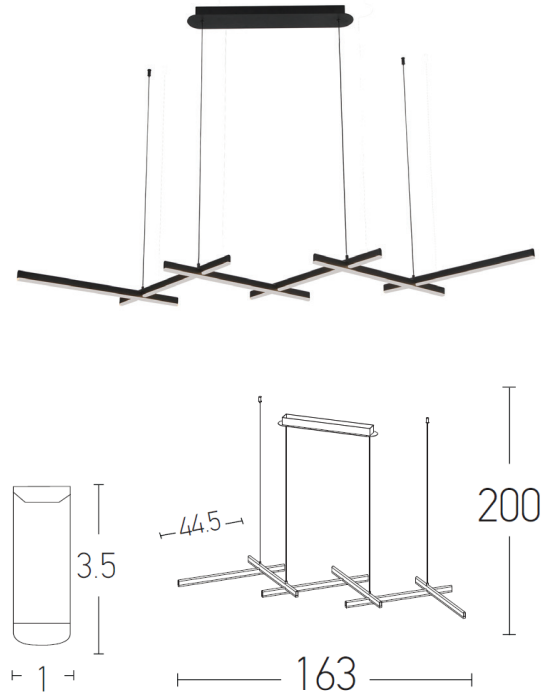

Interior Lighting

1948

Pendant Line light

Bulb:	85W LED, 3000K, 3626Lm Dimmable
Transformer:	Yes
Voltage:	220-240V
Operating Frequency:	50/60HZ
IP:	IP20
Class:	II
Color:	Black Matt
Material:	Metal-Aluminium-Acrylic
Available Cable:	200 cm
Height:	200 cm
Width:	44,5 cm
Length:	163 cm
Diameter:	Base: 56 x 5 x 4 cm
Net Weight:	6,5 Kg

Description

Stylish pendant light from metal-aluminium-acrylic in black matt color.

LED
LIGHTING

5213007835413

CE

PRODUCT DATA SHEET