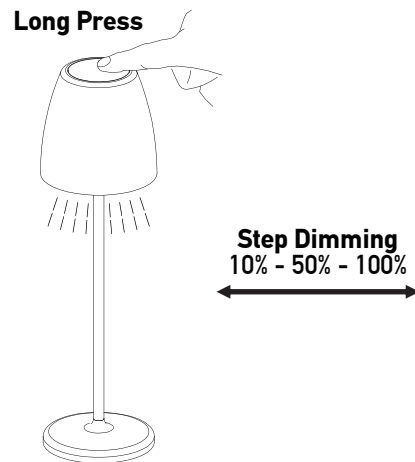

Please read instructions before commencing installation and retain for future reference.

SPECIFICATIONS

- **Material:** Aluminum - PC Difusser
- **Lamp type:** LED , 2W , 3000K , 70Lm , CRI80
- **Ingress Protection:** IP54. Protection against entry of solid objects greater than 12mm in diameter.

INSTALLATION INSTRUCTIONS

- ⚠ Electrical products can cause death, injury, or damage to property. Maintenance and installation should only be carried out by a professional electrician.
- ⚠ The light source contained in this luminaire shall only be replaced by the manufacturer or his service agent or a similar qualified person.