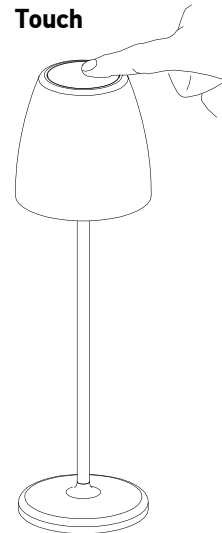

Please read instructions before commencing installation and retain for future reference.

SPECIFICATIONS

- **Material:** Aluminum - PC Difusser
- **Lamp type:** LED , 2W , 3000K , 70Lm , CRI80
- **Ingress Protection:** IP54. Protection against entry of solid objects greater than 12mm in diameter.

INSTALLATION INSTRUCTIONS

- ⚠ Electrical products can cause death, injury, or damage to property. Maintenance and installation should only be carried out by a professional electrician.
- ⚠ The light source contained in this luminaire shall only be replaced by the manufacturer or his service agent or a similar qualified person.