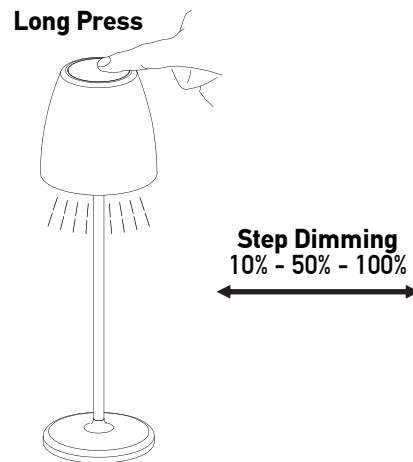

Please read instructions before commencing installation and retain for future reference.

SPECIFICATIONS

- **Material:** Aluminum - PC Difusser
- **Lamp type:** LED , 2W , 3000K , 70Lm , CRI80
- **Ingress Protection:** IP54. Protection against entry of solid objects greater than 12mm in diameter.

INSTALLATION INSTRUCTIONS

- ⚠ Electrical products can cause death, injury, or damage to property. Maintenance and installation should only be carried out by a professional electrician.
- ⚠ The light source contained in this luminaire shall only be replaced by the manufacturer or his service agent or a similar qualified person.