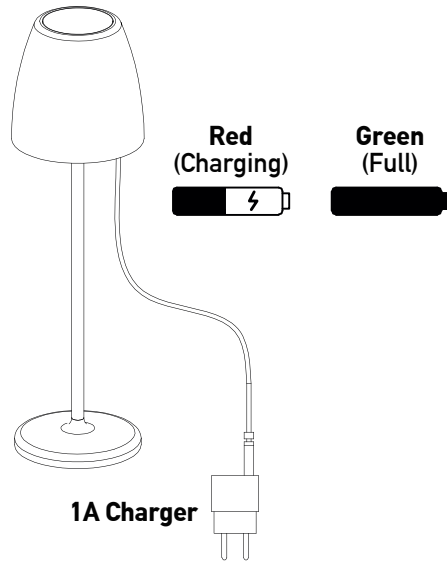

Please read instructions before commencing installation and retain for future reference.

SPECIFICATIONS

- **Material:** Aluminum - PC Difusser
- **Lamp type:** LED , 2W , 3000K , 70Lm , CRI80
- **Ingress Protection:** IP54. Protection against entry of solid objects greater than 12mm in diameter.

- Firstly, charge the lamp with the 1A charger for 4-5 hours. The USB cable and the adaptor are included in the box.
- Secondly, to turn on/off the lamp, please touch the switch on the top.

WARNING

- Make sure that the products is installed properly before connecting to electricity.
- Do not cover the fitting.