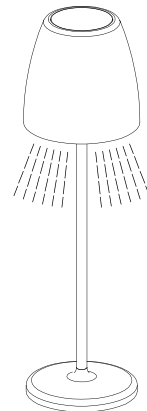

Please read instructions before commencing installation and retain for future reference.

SPECIFICATIONS

- **Material:** Aluminum - PC Difusser
- **Lamp type:** LED , 2W , 3000K , 70Lm , CRI80
- **Ingress Protection:** IP54. Protection against entry of solid objects greater than 12mm in diameter.

INSTALLATION INSTRUCTIONS

- ⚠ Electrical products can cause death, injury, or damage to property. Maintenance and installation should only be carried out by a professional electrician.
- ⚠ The light source contained in this luminaire shall only be replaced by the manufacturer or his service agent or a similar qualified person.

- Firstly, charge the lamp with the 1A charger for 4-5 hours. The USB cable and the adaptor are included in the box.
- Secondly, to turn on/off the lamp, please touch the switch on the top.

WARNING

- Make sure that the products is installed properly before connecting to electricity.
- Do not cover the fitting.