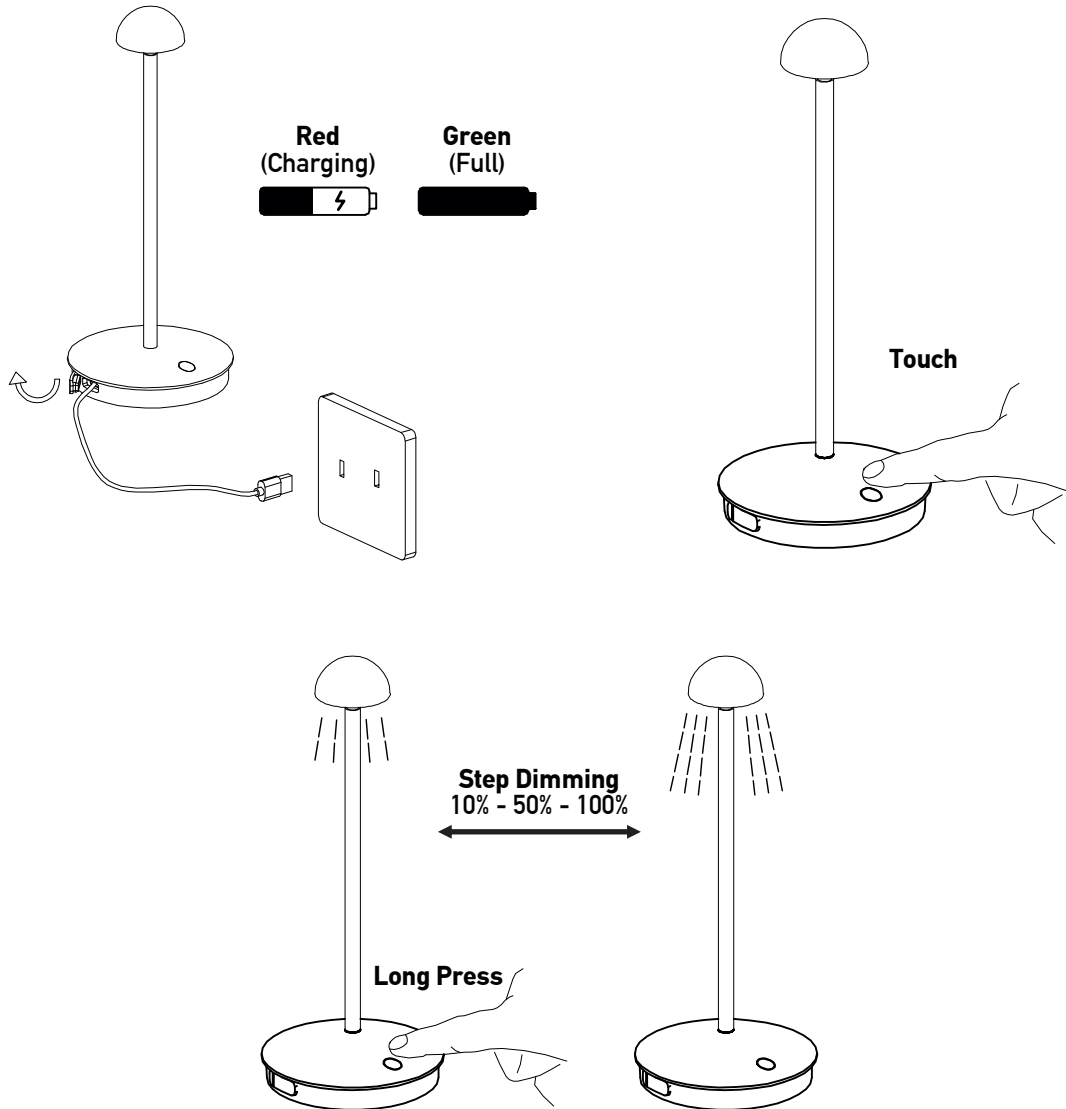

## SPECIFICATIONS

- **Material:** Aluminum - PC Difusser
- **Lamp type:** LED , 2W , 3000K , 70Lm , CRI80
- **Ingress Protection:** IP54. Protection against entry of solid objects greater than 12mm in diameter.

## INSTALLATION INSTRUCTIONS

- ⚠ **Electrical products can cause death, injury, or damage to property. Maintenance and installation should only be carried out by a professional electrician.**
- ⚠ **The light source contained in this luminaire shall only be replaced by the manufacturer or his service agent or a similar qualified person.**

- Firstly, charge the lamp until the LED change to green. The USB cable and the adaptor are included in the box.
- Secondly, to turn on/off the lamp, please touch the switch on the top.