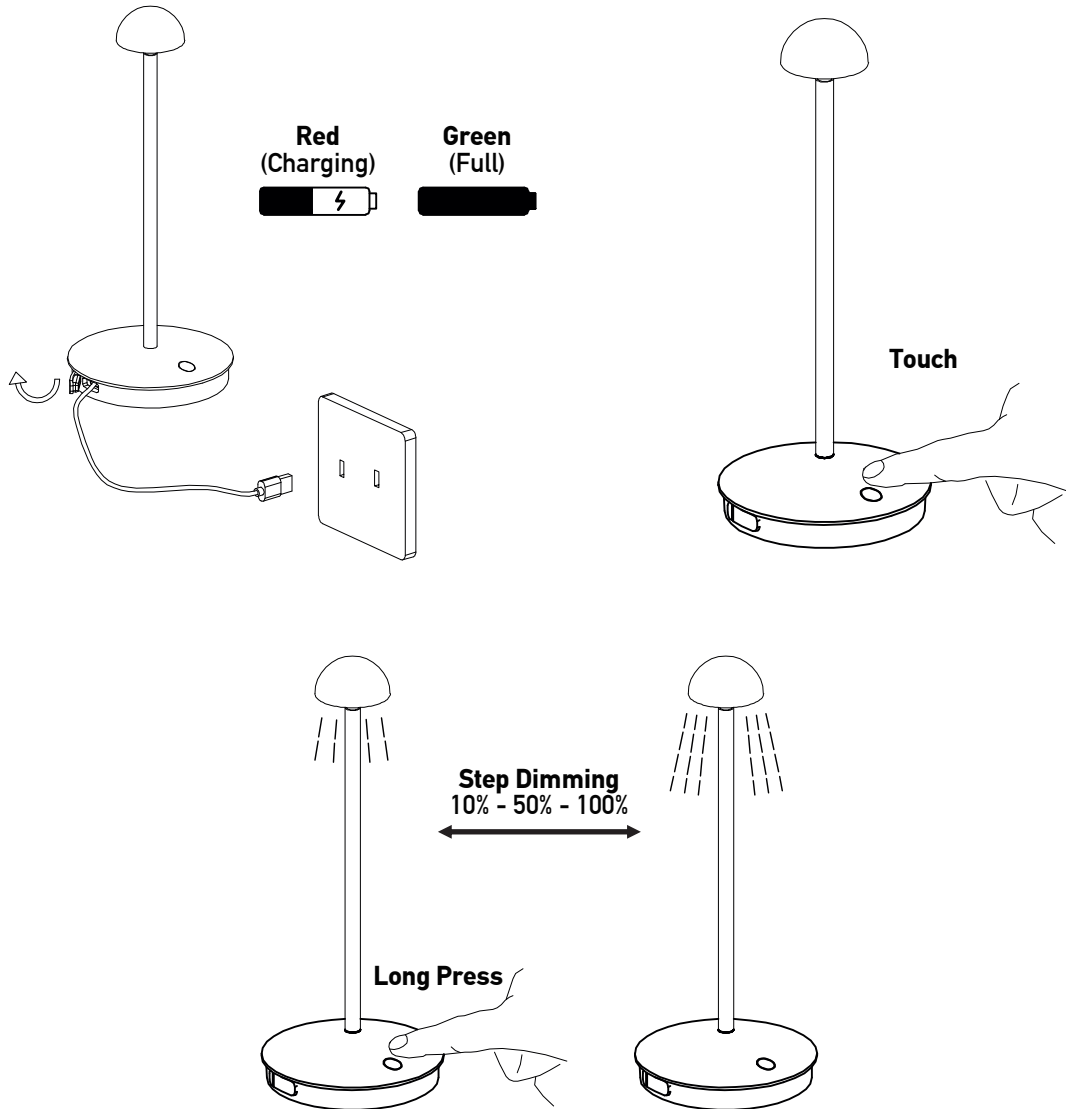

Please read instructions before commencing installation and retain for future reference.

SPECIFICATIONS

- **Material:** Aluminum - PC Difusser
- **Lamp type:** LED , 2W , 3000K , 70Lm , CRI80
- **Ingress Protection:** IP54. Protection against entry of solid objects greater than 12mm in diameter.

INSTALLATION INSTRUCTIONS

- ⚠ Electrical products can cause death, injury, or damage to property. Maintenance and installation should only be carried out by a professional electrician.
- ⚠ The light source contained in this luminaire shall only be replaced by the manufacturer or his service agent or a similar qualified person.

- Firstly, charge the lamp until the LED change to green. The USB cable and the adaptor are included in the box.
- Secondly, to turn on/off the lamp, please touch the switch on the top.

WARNING

- Make sure that the products is installed properly before connecting to electricity.
- Do not cover the fitting.